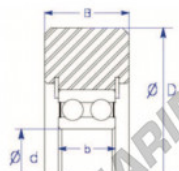

Mast guide bearing MG5212-VZZ-ENDURO - MG5212-VZZ-ENDURO

<https://www.123bearing.eu/bearing-housing/deep-groove-bearing/mast-guide/mg5212-vzz-enduro>

X-d: two snap rings
Style X: Double Row Ball Bearing

Part Number	Style	Inner Diameter, d	Outer Diameter, D	Inner Ring Width, b	Outer Ring Width, B	Radius, R	Dynamic Capacity	Static Capacity
MG 5212 VZZ	X-d: two snap rings	60.000 mm	189.48 mm	36.5 mm	54.100 mm	chamfer	89,000 kN	97,900 kN

PRODUCT FEATURES

Brand	ENDURO
N° Ean13	3616060582430
Inside diameter	60 mm
Outside diameter	189.48 mm
Thickness	54.1 mm
Dynamic load	89 kN
Static load	97.9 kN
Packaging	1

contact@123bearing.eu

+33 359 36 04 90