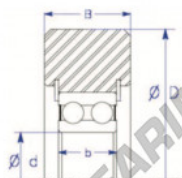

Mast guide bearing MG5212-VZZA-ENDURO - MG5212-VZZA-ENDURO

<https://www.123bearing.eu/bearing-housing/deep-groove-bearing/mast-guide/mg5212-vzza-enduro>

X-d: two snap rings
Style X: Double Flow Ball Bearing

| Part Number | Style | Inner Diameter, d | Outer Diameter, D | Inner Ring Width, b | Outer Ring Width, B | Radius, R | Dynamic Capacity | Static Capacity |
|--------------|---------------------|-------------------|-------------------|---------------------|---------------------|-----------|------------------|-----------------|
| MG 5212 VZZA | X-d: two snap rings | 60.000 mm | 200.60 mm | 36.5 mm | 54.100 mm | chamfer | 89,000 kN | 97,900 kN |

PRODUCT FEATURES

| | |
|------------------|---------------|
| Brand | ENDURO |
| N° Ean13 | 3616060582447 |
| Inside diameter | 60 mm |
| Outside diameter | 200.6 mm |
| Thickness | 54.1 mm |
| Weight | 1425 g |
| Dynamic load | 89 kN |
| Static load | 97.9 kN |
| Packaging | 1 |