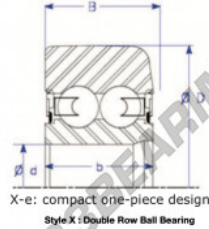

## Mast guide bearing MG313-DDL-2-ENDURO - MG313-DDL-2-ENDURO

<https://www.123bearing.eu/bearing-housing/deep-groove-bearing/mast-guide/mg313-ddl-2-enduro>

Part Number	Style	Inner Diameter, d	Outer Diameter, D	Inner Ring Width, b	Outer Ring Width, B	Radius, R	Dynamic Capacity	Static Capacity
MG 313 DDL-2	X-e One piece	65.000 mm	135.70 mm	34 mm	41.920 mm	6.000 mm	56,300 kN	57,600 kN

### PRODUCT FEATURES

Brand	ENDURO
N° Ean13	3616060582546
Inside diameter	65 mm
Outside diameter	135.7 mm
Thickness	41.92 mm
Dynamic load	56.3 kN
Static load	57.6 kN
Packaging	1

[contact@123bearing.eu](mailto:contact@123bearing.eu)