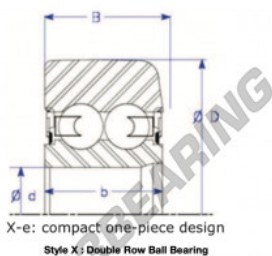

## Mast guide bearing MG313-DDL-3-ENDURO - MG313-DDL-3-ENDURO

<https://www.123bearing.eu/bearing-housing/deep-groove-bearing/mast-guide/mg313-ddl-3-enduro>

X-e: compact one-piece design  
Style X: Double Row Ball Bearing

Part Number	Style	Inner Diameter, d	Outer Diameter, D	Inner Ring Width, b	Outer Ring Width, B	Radius, R	Dynamic Capacity	Static Capacity
MG.313.DDL.3	X-e One piece	65.000 mm	136.00 mm	34 mm	41.920 mm	6.000 mm	56,300 kN	57,600 kN

## PRODUCT FEATURES

Brand	ENDURO
N° Ean13	3616060582553
Inside diameter	65 mm
Outside diameter	136 mm
Thickness	41.92 mm
Dynamic load	56.3 kN
Static load	57.6 kN
Packaging	1

[contact@123bearing.eu](mailto:contact@123bearing.eu)