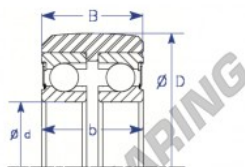

Mast guide bearing MG85MM2-ENDURO - MG85MM2-ENDURO

<https://www.123bearing.eu/bearing-housing/deep-groove-bearing/mast-guide/mg85mm2-enduro>

X-f: two fill-slot bearings

Style X : Double Row Ball Bearing

Part Number	Style	Inner Diameter, d	Outer Diameter, D	Inner Ring Width, b	Outer Ring Width, B	Radius, R	Dynamic Capacity	Static Capacity
MG 85mm-2	X-f two fill-slot bearings	85.000 mm	174.60 mm	64.3 mm	63.500 mm	chamfer	192,000 kN	258,000 kN

PRODUCT FEATURES

Brand	ENDURO
N° Ean13	3616060582577
Inside diameter	85 mm
Inside diameter	3.346" inch
Outside diameter	174.6 mm
Outside diameter	6.874" inch
Thickness	64.3 mm
Thickness	2.531" inch
Dynamic load	192 kN
Static load	258 kN
Packaging	1