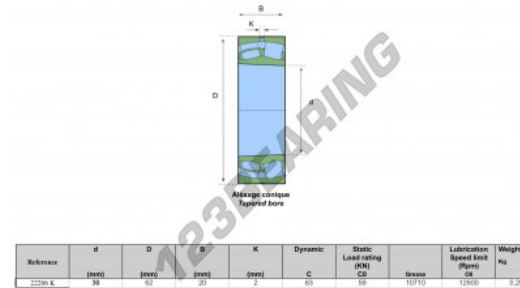

## Spherical roller bearing 22206-K - 22206-K

<https://www.123bearing.eu/bearing-housing/roller-bearing/spherical/22206-k>

### PRODUCT FEATURES

Brand	GEN
Inside diameter	30 mm
Outside diameter	62 mm
Thickness	20 mm
Dynamic load	63 kN
Static load	59 kN
Packaging	1

[contact@123bearing.eu](mailto:contact@123bearing.eu)

+33 359 36 04 90