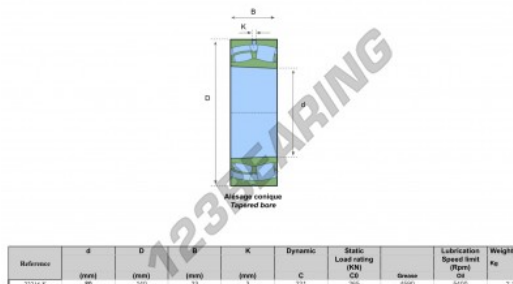

Spherical roller bearing 22216-K - 22216-K

<https://www.123bearing.eu/bearing-housing/roller-bearing/spherical/22216-k>

PRODUCT FEATURES

Brand	GEN
Inside diameter	80 mm
Outside diameter	140 mm
Thickness	33 mm
Weight	2100 g
Dynamic load	231 kN
Static load	265 kN
Packaging	1
Standard	No standard