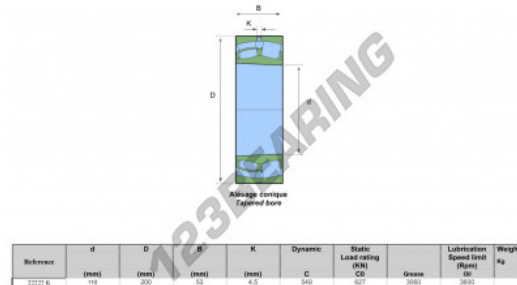

## Spherical roller bearing 22222-K - 22222-K

<https://www.123bearing.eu/bearing-housing/roller-bearing/spherical/22222-k>

### PRODUCT FEATURES

Brand	GEN
Inside diameter	110 mm
Outside diameter	200 mm
Thickness	53 mm
Dynamic load	549 kN
Static load	627 kN
Packaging	1

[contact@123bearing.eu](mailto:contact@123bearing.eu)

+33 359 36 04 90