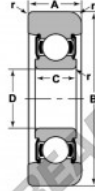

## Mast guide bearing MG-305-DDE-NTN - MG-305-DDE-NTN

<https://www.123bearing.eu/bearing-housing/deep-groove-bearing/mast-guide/mg-305-dde-ntn>

Bearing Number	Style	Bore D	Outside Diameter		Inner Ring W2	Outer Ring A	Radius R	Fit	Bearing Ratings	
			B	B1					Dynamic C	Static Ca
MG-305-DDE	E	25.00	79.55	16.97	24.00	5.98	3.24	6.10	4000	2000
		25.00	79.55	16.97	24.00	5.98	3.24	6.10	20000	11000

### PRODUCT FEATURES

Brand	NTN
N° Ean13	3616060585509
Inside diameter	25 mm
Outside diameter	79.55 mm
Thickness	24 mm
Dynamic load	20.51 kN
Static load	11.12 kN
Packaging	1

[contact@123bearing.eu](mailto:contact@123bearing.eu)