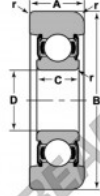

Mast guide bearing MG-306-FFB-NTN - MG-306-FFB-NTN

<https://www.123bearing.eu/bearing-housing/deep-groove-bearing/mast-guide/mg-306-ffb-ntn>

| Bearing Number | Style | Bore D | Outside Diameter S | | Inner Ring W2 | Outer Ring A | Radius R | Fillet r | Basic Load Ratings | |
|----------------|-------|--------|--------------------|--------|---------------|--------------|----------|----------|--------------------|-----------|
| | | | mm | INCHES | | | | | Dynamic C | Static Co |
| MG-306-FFB | 1 | 30.06 | 82.55 | 19.08 | 26.97 | 6.71 | 1.02 | 26600 | 14900 | |

PRODUCT FEATURES

| | |
|------------------|---------------|
| Brand | NTN |
| N° Ean13 | 3616060585554 |
| Inside diameter | 30 mm |
| Outside diameter | 82.55 mm |
| Thickness | 26.97 mm |
| Dynamic load | 26600 kN |
| Static load | 14900 kN |
| Packaging | 1 |