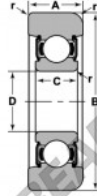

## Mast guide bearing MG-307-FFH-NTN - MG-307-FFH-NTN

<https://www.123bearing.eu/bearing-housing/deep-groove-bearing/mast-guide/mg-307-ffh-ntn>

Bearing Number	Style	Bore D	Outside Diameter B	Inner Ring W2	Outer Ring A	Radius R	Fit	Static Load Ratings	
								Dynamic C	Static Co
MG-307-FFH	1	35.00	101.35	21.00	28.58	0.40	1.52	33300	19130

## PRODUCT FEATURES

Brand	NTN
N° Ean13	3616060585585
Inside diameter	35 mm
Outside diameter	101.35 mm
Thickness	28.58 mm
Dynamic load	33.33 kN
Static load	19.13 kN
Packaging	1

[contact@123bearing.eu](mailto:contact@123bearing.eu)