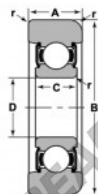

Mast guide bearing MG-308-FFA-NTN - MG-308-FFA-NTN

<https://www.123bearing.eu/bearing-housing/deep-groove-bearing/mast-guide/mg-308-ffa-ntn>

Bearing Number	Style	Bore D	Outside Diameter	Inner Ring W2	Outer Ring A	Radius R	Fillet r	Basic Load Ratings	
								Dynamic C	Static Co
MG-308-FFA	1	1.91	4.48	0.91	1.11	0.38	0.06	40800	24030
		48.90	113.04	23.00	28.00	9.50	1.50	40800	24030

PRODUCT FEATURES

Brand	NTN
N° Ean13	3616060585653
Inside diameter	40 mm
Inside diameter	1.575" inch
Outside diameter	113.94 mm
Outside diameter	4.486" inch
Thickness	28.58 mm
Thickness	1 1/8" inch
Dynamic load	40.8 kN
Static load	24.03 kN
Packaging	1