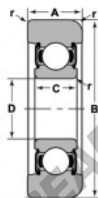

## Mast guide bearing MG-308-FFH-NTN - MG-308-FFH-NTN

<https://www.123bearing.eu/bearing-housing/deep-groove-bearing/mast-guide/mg-308-ffh-ntn>

**STYLE 1**

Bearing Number	Style	Bore D	Outside Diameter	Inner Ring	Outer Ring	Radius R	Fit	Basic Load Ratings	
			mm	mm	mm			mm	C
MG-308-FFH	1	40.00	101.60	23.00	28.00	6.35	1.02	40.8	24.03

## PRODUCT FEATURES

Brand	NTN
N° Ean13	3616060585677
Inside diameter	40 mm
Inside diameter	1.575" inch
Outside diameter	101.6 mm
Outside diameter	4" inch
Thickness	28.58 mm
Thickness	1 1/8" inch
Dynamic load	40.8 kN
Static load	24.03 kN
Packaging	1