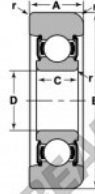

Mast guide bearing MG-308-FFPB-NTN - MG-308-FFPB-NTN

<https://www.123bearing.eu/bearing-housing/deep-groove-bearing/mast-guide/mg-308-ffpb-ntn>

Bearing Number	Style	Bore D	Outside Diameter	Inner Ring W2	Outer Ring A	Radial R	Fit	Basic Load Ratings	
								Dynamic C	Static Co
MG-308-FFPB	1	5.97	4.97	6.91	5.28	6.28	5.16	40.8	24.03
		48.00	111.12	23.90	32.51	7.61	2.40	40800	24030

PRODUCT FEATURES

Brand	NTN
N° Ean13	3616060585691
Inside diameter	40 mm
Outside diameter	111.1 mm
Thickness	32.51 mm
Dynamic load	40.8 kN
Static load	24.03 kN
Packaging	1

contact@123bearing.eu

+33 359 36 04 90