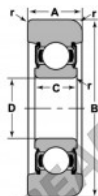

## Mast guide bearing MG-308-FFPCN-NTN - MG-308-FFPCN-NTN

<https://www.123bearing.eu/bearing-housing/deep-groove-bearing/mast-guide/mg-308-ffpcn-ntn>

Bearing Number	Style	Bore D	Outside Diameter	Inner Ring W2	Outer Ring A	Radius R	Fit	Basic Load Ratings	
								Dynamic C	Static Co
MG-308-FFPCN	1	40.00	109.68	23.00	32.00	7.00	2.20	40800	24000

### PRODUCT FEATURES

Brand	NTN
N° Ean13	3616060585707
Inside diameter	40 mm
Outside diameter	109.68 mm
Thickness	32 mm
Dynamic load	40.8 kN
Static load	24.03 kN
Packaging	1

[contact@123bearing.eu](mailto:contact@123bearing.eu)