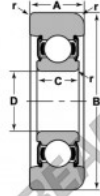

Mast guide bearing MG-309-DDA-NTN - MG-309-DDA-NTN

<https://www.123bearing.eu/bearing-housing/deep-groove-bearing/mast-guide/mg-309-dda-ntn>

Bearing Number	Style	Bore D	Outside Diameter S	Inner Ring W2	Outer Ring A	Radius R	Fillet r	Basic Load Ratings	
								Dynamic C	Static Co
MG-309-DDA	1	45.00	127.08	25.00	31.75	7.94	1.82	52900	31900

PRODUCT FEATURES

Brand	NTN
N° Ean13	3616060585714
Inside diameter	45 mm
Outside diameter	127.08 mm
Thickness	31.75 mm
Dynamic load	52.95 kN
Static load	31.95 kN
Packaging	1

contact@123bearing.eu

+33 359 36 04 90