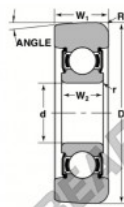

Mast guide bearing MG-308-FFB-NTN - MG-308-FFB-NTN

<https://www.123bearing.eu/bearing-housing/deep-groove-bearing/mast-guide/mg-308-ffb-ntn>

STYLE 1A

Bearing Number	Style	Bore r	Outside Diameter D	Inner Ring		Outer Ring		Radius R	Fit	r _{max}	Mass Load Ratings	
				M2	W1	C	Co					
MG-308-FFB	1A	1.97	4.00	0.97	1.12	0.36	0.60	0.170		0.01	4000	2400
		40.00	101.60	23.90	25.50	9.53	1.02					

PRODUCT FEATURES

Brand	NTN
N° Ean13	3616060585769
Inside diameter	40 mm
Outside diameter	101.6 mm
Thickness	28.58 mm
Dynamic load	40.8 kN
Static load	24.03 kN
Packaging	1

contact@123bearing.eu

+33 359 36 04 90