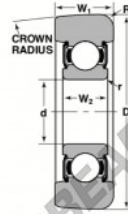

Mast guide bearing MG-305-DDB-NTN - MG-305-DDB-NTN

<https://www.123bearing.eu/bearing-housing/deep-groove-bearing/mast-guide/mg-305-ddb-ntn>

Bearing Number	Style	Bore	Outside Diameter	Inner Ring		Outer Ring		Radius	Fillet	Basic Load Ratings	
				W2	W1	R	r			Dynamic C	Static Co
MG-305-DDB	1B	1.00	3.00	0.87	1.00	0.35	0.84			400	200
		25.00	76.20	17.20	25.40	0.31	1.02			20000	11100

PRODUCT FEATURES

Brand	NTN
N° Ean13	3616060585776
Inside diameter	25 mm
Outside diameter	76.2 mm
Thickness	25.4 mm
Weight	570 g
Dynamic load	20.51 kN
Static load	11.12 kN
Packaging	1
Standard	No standard