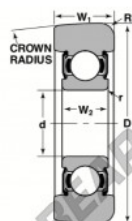

Mast guide bearing MG-307-FFM-NTN - MG-307-FFM-NTN

<https://www.123bearing.eu/bearing-housing/deep-groove-bearing/mast-guide/mg-307-ffm-ntn>

STYLE 1B

Bearing Number	Style	Size d	Outside Diameter D	Inner Ring W2	Outer Ring W1	Radius R	Fillet r	Basic Load Ratings Dynamic C	Static Co
			Inch/mm		Inches			lbf/in	
MG-307-FFM	1B	1.38 35.00	3.98 101.42	0.82 21.00	1.12 28.50	0.24 6.10	0.06 1.50	7880 22200	4300 9700

PRODUCT FEATURES

Brand	NTN
N° Ean13	3616060585783
Inside diameter	35 mm
Outside diameter	101.42 mm
Thickness	21 mm
Dynamic load	33.33 kN
Static load	19.13 kN
Packaging	1

contact@123bearing.eu

+33 359 36 04 90