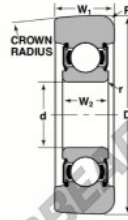

Mast guide bearing MG-307-FFP-NTN - MG-307-FFP-NTN

<https://www.123bearing.eu/bearing-housing/deep-groove-bearing/mast-guide/mg-307-ffp-ntn>

STYLE 1B

Bearing Number	Style	Bore d	Outside Diameter D	Inner Ring W1	Outer Ring W2	Radius R	Fillet r	Bore Load Ratings	
								Dynamic C	Static Cr
MG-307-FFP	1B	35	101.35	21	33.33	19.13	0.08	7480	4300

PRODUCT FEATURES

Brand	NTN
N° Ean13	3616060585790
Inside diameter	35 mm
Outside diameter	101.35 mm
Thickness	21 mm
Dynamic load	33.33 kN
Static load	19.13 kN
Packaging	1

contact@123bearing.eu

+33 359 36 04 90