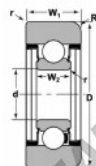

Mast guide bearing MG-307-LL-NTN - MG-307-LL-NTN

<https://www.123bearing.eu/bearing-housing/deep-groove-bearing/mast-guide/mg-307-ll-ntn>

STYLE 1C

Bearing Number	Style	Bore ϕ	Outside Diameter		Inner Ring		Outer Ring		Radius R	Fillet r	Basic Load Ratings	
			mm	inch	mm	inch	mm	inch			C	Ca
MG-307-LL	1C	35.00	91.87	35.00	31.12	20.00	31.12	7.87	1.52	33330	19130	

PRODUCT FEATURES

Brand	NTN
N° Ean13	3616060585851
Inside diameter	35 mm
Inside diameter	1.378" inch
Outside diameter	91.87 mm
Outside diameter	3.617" inch
Thickness	20 mm
Thickness	0.787" inch
Dynamic load	33.33 kN
Static load	19.13 kN
Packaging	1