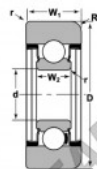

Mast guide bearing MG-307-LLH-NTN - MG-307-LLH-NTN

<https://www.123bearing.eu/bearing-housing/deep-groove-bearing/mast-guide/mg-307-llh-ntn>

STYLE 1C

Bearing Number	Style	Bore d	Outside Diameter D	Inner Ring W2	Outer Ring W1	Radius R	Fillet r	Basic Load Ratings	
								Dynamic C	Static Co
MG-307-LLH	1C	35.00	92.05	20.00	31.50	7.87	1.50	33300	19120

PRODUCT FEATURES

Brand	NTN
N° Ean13	3616060585882
Inside diameter	35 mm
Outside diameter	92.05 mm
Thickness	20 mm
Dynamic load	33.33 kN
Static load	19.13 kN
Packaging	1

contact@123bearing.eu

+33 359 36 04 90