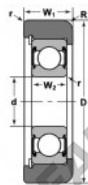

Mast guide bearing MG-208-FFH-NTN - MG-208-FFH-NTN

<https://www.123bearing.eu/bearing-housing/deep-groove-bearing/mast-guide/mg-208-ffh-ntn>

STYLE 2

Bearing Number	Style	Size	Outside Diameter D	Inner Ring W2	Outer Ring W1	Radius R	Flank r	Basic Load Ratings	
		d	Thickness			Thickness	Thickness	Dynamic C	Static Ca
MG-208-FFH	2	40	95	21	21	8	1	40982	28910

PRODUCT FEATURES

Brand	NTN
N° Ean13	3616060585905
Inside diameter	40 mm
Outside diameter	95 mm
Thickness	21 mm
Dynamic load	40.98 kN
Static load	28.91 kN
Packaging	1

contact@123bearing.eu

+33 359 36 04 90