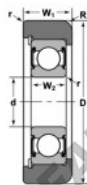

Mast guide bearing MG-208-FFJ-NTN - MG-208-FFJ-NTN

<https://www.123bearing.eu/bearing-housing/deep-groove-bearing/mast-guide/mg-208-ffj-ntn>

STYLE 2

Bearing Number	Style	Bore	Outside Diameter	Inner Ring	Outer Ring	Radius R	Fit	Basic Load Ratings	
			d	W2	W1			C	Co
			mm	mm	mm	Inches			
MG-208-FFJ	Z	1.5748	4.016	0.827	1.130	0.275	0.04	4098	2891
			in	in	in			kN	kN

PRODUCT FEATURES

Brand	NTN
N° Ean13	3616060585912
Inside diameter	40 mm
Inside diameter	1.575" inch
Outside diameter	102 mm
Outside diameter	4.016" inch
Thickness	21 mm
Thickness	0.827" inch
Dynamic load	40.98 kN
Static load	28.91 kN
Packaging	1