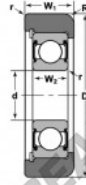

Mast guide bearing MG-208-FFK-NTN - MG-208-FFK-NTN

<https://www.123bearing.eu/bearing-housing/deep-groove-bearing/mast-guide/mg-208-ffk-ntn>

STYLE 2

Bearing Number	Style	Bore d	Outside Diameter D	Inner Ring W2	Outer Ring W1	Radius R	Fillet r	Basic Load Ratings	
								Dynamic C	Static Co
MG-208-FFK	2	1.5748	3.94	0.203	1.133	0.2575	0.34	4098	2891

PRODUCT FEATURES

Brand	NTN
N° Ean13	3616060585929
Inside diameter	40 mm
Outside diameter	101 mm
Thickness	21 mm
Dynamic load	40.98 kN
Static load	28.91 kN
Packaging	1

contact@123bearing.eu

+33 359 36 04 90