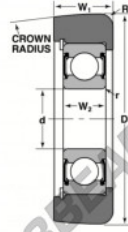

Mast guide bearing MG-206-FFPA-NTN - MG-206-FFPA-NTN

<https://www.123bearing.eu/bearing-housing/deep-groove-bearing/mast-guide/mg-206-ffpa-ntn>

STYLE 2A

Bearing Number	Style	Bore		Inner Ring	Outer Ring	Radius	Fillet	Basic Load Ratings	
		d	D					Dynamic C	Static Co
MG-206-FFPA	2A	1.9111	3.4893	0.893	1.162	0.236	0.34	27.36	18.86
		39	89	22	29	4	1	27360	18860

PRODUCT FEATURES

Brand	NTN
N° Ean13	3616060586001
Inside diameter	30 mm
Outside diameter	89 mm
Thickness	29 mm
Dynamic load	27.36 kN
Static load	18.86 kN
Packaging	1

contact@123bearing.eu

+33 359 36 04 90