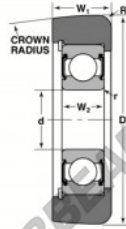

Mast guide bearing MG-206-FFWB-NTN - MG-206-FFWB-NTN

<https://www.123bearing.eu/bearing-housing/deep-groove-bearing/mast-guide/mg-206-ffwb-ntn>

STYLE 2A

Bearing Number	Style	Bore d	Outside Diameter D	Inner Ring W2	Outer Ring W1	Thickness R	Fillet r	Basic Load Ratings	
								Dynamic C	Static Cr
MG-206-FFWB	2A	1.9111	3.4741	0.6831	1.1221	8.19	0.04	27.36	18.86
		30	88	21	28	0.32	1	27360	18860

PRODUCT FEATURES

Brand	NTN
N° Ean13	3616060586070
Inside diameter	30 mm
Outside diameter	88 mm
Thickness	29 mm
Dynamic load	27.36 kN
Static load	18.86 kN
Packaging	1

contact@123bearing.eu

+33 359 36 04 90