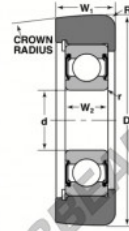

Mast guide bearing MG-207-FFU-NTN - MG-207-FFU-NTN

<https://www.123bearing.eu/bearing-housing/deep-groove-bearing/mast-guide/mg-207-ffu-ntn>

STYLE 2A

Bearing Number	Style	Bore d	Outside Diameter D	Inner Ring W2	Outer Ring W1	Radius R	Filet r	Basic Load Ratings Dynamic C	Static Cr
MG-207-FFU	2A	35	101	35	71	1.25	0.27	52640	34530

PRODUCT FEATURES

Brand	NTN
N° Ean13	3616060586179
Inside diameter	35 mm
Outside diameter	101 mm
Thickness	29 mm
Dynamic load	52.64 kN
Static load	34.53 kN
Packaging	1

contact@123bearing.eu

+33 359 36 04 90