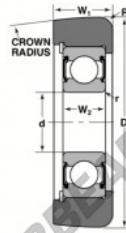

Mast guide bearing MG-207-FFUA-NTN - MG-207-FFUA-NTN

<https://www.123bearing.eu/bearing-housing/deep-groove-bearing/mast-guide/mg-207-ffua-ntn>

Bearing Number	Style	Bore d	Outside Diameter D	Inner Ring	Outer Ring	Radius R	Fillet r	Basic Load Ratings	
				W2	W1			Dynamic C	Static Ca
				Inch/mm		Inches		kgN	lbf
MG-207-FFUA	2A	1.315	3.617	0.7874	1.228	0.17	0.04	3890	870
		34	92	20	31	4.3	1	8700	2000

PRODUCT FEATURES

Brand	NTN
N° Ean13	3616060586193
Inside diameter	35 mm
Outside diameter	92 mm
Thickness	31 mm
Dynamic load	38.93 kN
Static load	26.78 kN
Packaging	1

contact@123bearing.eu

+33 359 36 04 90