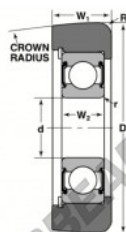

Mast guide bearing MG-207-FFWA-NTN - MG-207-FFWA-NTN

<https://www.123bearing.eu/bearing-housing/deep-groove-bearing/mast-guide/mg-207-ffwa-ntn>

STYLE 2A

Bearing Number	Style	Bore d	Outside Diameter D	Inner Ring W2	Outer Ring W1	Radius R	Fillet r	Basic Load Ratings	
								Dynamic C	Static Ca
MG-207-FFWA	2A	1.378	3.228	0.7874	1.22	0.21	0.04	6790	8820
		35	82	20	31	8	1	28000	39000

PRODUCT FEATURES

Brand	NTN
N° Ean13	3616060586216
Inside diameter	35 mm
Inside diameter	1.378" inch
Outside diameter	82 mm
Outside diameter	3.228" inch
Thickness	31 mm
Thickness	1.22" inch
Dynamic load	38.93 kN
Static load	26.78 kN
Packaging	1