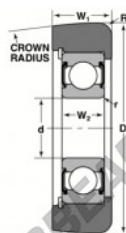

Mast guide bearing MG-308-FFU-NTN - MG-308-FFU-NTN

<https://www.123bearing.eu/bearing-housing/deep-groove-bearing/mast-guide/mg-308-ffu-ntn>

STYLE 2A

Bearing Number	Style	Bore d	Outside Diameter D	Inner Ring Width W2	Outer Ring Width W1	Radius R	Fillet r	Basic Load Ratings Dynamic C	Static Co
		Inch/mm				Inches		kN	
MG-308-FFU	2A	1.5748	4.3718	0.85	1.260	0.31	0.08	12070	8770
		40	111	21	32	8	2	26970	24600

PRODUCT FEATURES

Brand	NTN
N° Ean13	3616060586223
Inside diameter	40 mm
Inside diameter	1.575" inch
Outside diameter	111 mm
Outside diameter	4.37" inch
Thickness	32 mm
Thickness	1.26" inch
Dynamic load	56.37 kN
Static load	39 kN
Packaging	1