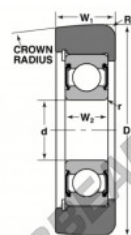

## Mast guide bearing MG-308-FFUA-NTN - MG-308-FFUA-NTN

<https://www.123bearing.eu/bearing-housing/deep-groove-bearing/mast-guide/mg-308-ffua-ntn>

STYLE 2A

Bearing Number	Style	Bore d	Outside Diameter D	Inner Ring W2	Outer Ring W1	Radius R	Fillet r	Basic Load Ratings Dynamic C	Static Ce
		mm	mm	mm	mm	mm	mm	kN	kN
MG-308-FFUA	2A	40	112	21	31	6	2	56370	39000

### PRODUCT FEATURES

Brand	NTN
N° Ean13	3616060586230
Inside diameter	40 mm
Inside diameter	1.575" inch
Outside diameter	112 mm
Outside diameter	4.409" inch
Thickness	32 mm
Thickness	1.26" inch
Dynamic load	56.37 kN
Static load	39 kN
Packaging	1