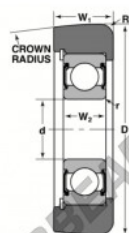

## Mast guide bearing MG-308-FFUB-NTN - MG-308-FFUB-NTN

<https://www.123bearing.eu/bearing-housing/deep-groove-bearing/mast-guide/mg-308-ffub-ntn>

STYLE 2A

Bearing Number	Style	Bore #	Outside Diameter D	Inner Ring Width W2	Outer Ring Width W1	Radius R	Fillet r	Basic Load Ratings	
			Inch/mm			Inches		Dynamic C	Static Cr
MG-308-FFUB	2A	1.5748	4.438	0.85	1.390	0.01	0.06	12070	8770
		40	113	21	35	0.1	1.5	12070	20000

## PRODUCT FEATURES

Brand	NTN
N° Ean13	3616060586247
Inside diameter	40 mm
Outside diameter	113 mm
Thickness	32 mm
Dynamic load	56.37 kN
Static load	39 kN
Packaging	1

[contact@123bearing.eu](mailto:contact@123bearing.eu)