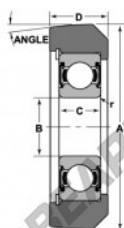

Mast guide bearing MG-208-FFE-NTN - MG-208-FFE-NTN

<https://www.123bearing.eu/bearing-housing/deep-groove-bearing/mast-guide/mg-208-ffe-ntn>

STYLE 4A

Bearing Number	Style	Bore B	Outside Diameter A	Inner Ring W	Outer Ring D	Radius R	Fit	Basic Load Ratings	
								Dynamic C	Static Ca
MG-208-FFE	4A	40	101	25	25	0	1	40968	29803

PRODUCT FEATURES

Brand	NTN
N° Ean13	3616060586360
Inside diameter	40 mm
Outside diameter	101 mm
Thickness	25 mm
Dynamic load	40.968 kN
Static load	29.803 kN
Packaging	1

contact@123bearing.eu

+33 359 36 04 90