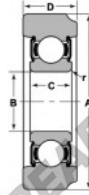

Mast guide bearing MG-307-FFE-NTN - MG-307-FFE-NTN

<https://www.123bearing.eu/bearing-housing/deep-groove-bearing/mast-guide/mg-307-ffe-ntn>

STYLE 5

Bearing Number	Style	Series	Outer Diameter A	Inner Ring W	Outer Ring D	Radius R	Fllet r	Basic Load Ratings Dynamic C	Static Ca
MG-307-FFE	C		1.378 35	0.98 25	0.826 21	1.02 26	0.06 1.5	33.33 7500	490 19133

PRODUCT FEATURES

Brand	NTN
N° Ean13	3616060586377
Inside diameter	35 mm
Inside diameter	1.378" inch
Outside diameter	101 mm
Outside diameter	3.976" inch
Thickness	29 mm
Thickness	1.142" inch
Dynamic load	33.33 kN
Static load	19.13 kN
Packaging	1