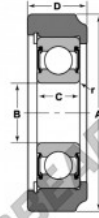

Mast guide bearing MG-207-FFM-NTN - MG-207-FFM-NTN

<https://www.123bearing.eu/bearing-housing/deep-groove-bearing/mast-guide/mg-207-ffm-ntn>

STYLE 6

Bearing Number	Style	Bore B	Outside Diameter A		Inner Ring W2	Outer Ring D	Radius R	Fillet r	Basic Load Ratings	
			mm	in					C	Ca
MG-207-FFM	E	35	101	101	29	35	0.04	0.04	38930	26780

PRODUCT FEATURES

Brand	NTN
N° Ean13	3616060586384
Inside diameter	35 mm
Outside diameter	101 mm
Thickness	29 mm
Dynamic load	38.93 kN
Static load	26.78 kN
Packaging	1

contact@123bearing.eu

+33 359 36 04 90