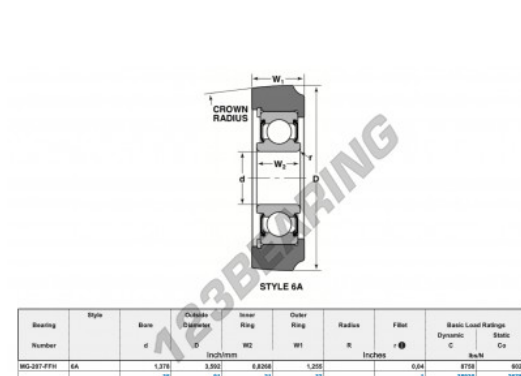

Mast guide bearing MG-207-FFH-NTN - MG-207-FFH-NTN

<https://www.123bearing.eu/bearing-housing/deep-groove-bearing/mast-guide/mg-207-ffh-ntn>

PRODUCT FEATURES

Brand	NTN
N° Ean13	3616060586407
Inside diameter	35 mm
Inside diameter	1.378" inch
Outside diameter	91 mm
Outside diameter	3.583" inch
Thickness	32 mm
Thickness	1.26" inch
Dynamic load	38.93 kN
Static load	26.78 kN
Packaging	1