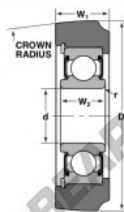

Mast guide bearing MG-207-FFK-NTN - MG-207-FFK-NTN

<https://www.123bearing.eu/bearing-housing/deep-groove-bearing/mast-guide/mg-207-ffk-ntn>

STYLE 6A

Bearing Number	Style	Bore d	Outside Diameter D	Inner Ring W_2	Outer Ring W_1	Radius R	Flat r	Basic Load Ratings	
								Dynamic C	Static C_0
MG-207-FFK	6A	35	111	21	30	1.192	0.04	8750	8820
								1	10820

PRODUCT FEATURES

Brand	NTN
N° Ean13	3616060586421
Inside diameter	35 mm
Outside diameter	111 mm
Thickness	30 mm
Dynamic load	38.93 kN
Static load	26.78 kN
Packaging	1

contact@123bearing.eu

+33 359 36 04 90