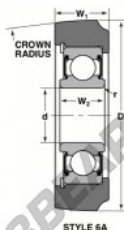

Mast guide bearing MG-207-FFQC-NTN - MG-207-FFQC-NTN

<https://www.123bearing.eu/bearing-housing/deep-groove-bearing/mast-guide/mg-207-ffqc-ntn>

Bearing Number	Style	Bore	Outside Diameter	Inner Ring	Outer Ring	Radius	Fillet	Basic Load Ratings	
								Dynamic C	Static Co
MG-207-FFQC	6A	35	126	35	126	0.04	0.04	38900	26700

PRODUCT FEATURES

Brand	NTN
N° Ean13	3616060586452
Inside diameter	35 mm
Outside diameter	126 mm
Thickness	30 mm
Dynamic load	38.93 kN
Static load	26.78 kN
Packaging	1

contact@123bearing.eu

+33 359 36 04 90