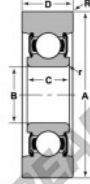

Mast guide bearing MG-309-DDH-NTN - MG-309-DDH-NTN

<https://www.123bearing.eu/bearing-housing/deep-groove-bearing/mast-guide/mg-309-ddh-ntn>

STYLE 7

Bearing Number	Style	Bore B	Outside Diameter	Inner Ring W2	Outer Ring D	Radius R	Fillet r	Basic Load Ratings	
								Dynamic C	Static Ca
MG-309-DDH	7	1,717 45	4,73 121	0,863 22	5,25 133	0,125 3	0,04 1	11000 24000	7100 15000

PRODUCT FEATURES

Brand	NTN
N° Ean13	3616060586490
Inside diameter	45 mm
Outside diameter	121 mm
Thickness	32 mm
Dynamic load	52.95 kN
Static load	31.95 kN
Packaging	1

contact@123bearing.eu

+33 359 36 04 90