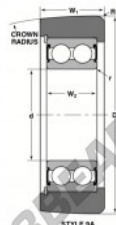

Mast guide bearing MG-5208-VFFPA-NTN - MG-5208-VFFPA-NTN

<https://www.123bearing.eu/bearing-housing/deep-groove-bearing/mast-guide/mg-5208-vffpa-ntn>

Bearing Number	Style	Bore d	Outside Diameter	Inner Ring	Outer Ring	Radius R	Fillet r	Back Load Ratings	
			mm	mm	mm			Dynamic C	Static Co
MG-5208-VFFPA-DA		40	127	40	43	0	0.2	13900	12400

PRODUCT FEATURES

Brand	NTN
N° Ean13	3616060586551
Inside diameter	40 mm
Outside diameter	127 mm
Thickness	43 mm
Dynamic load	62.12 kN
Static load	55.53 kN
Packaging	1

contact@123bearing.eu

+33 359 36 04 90