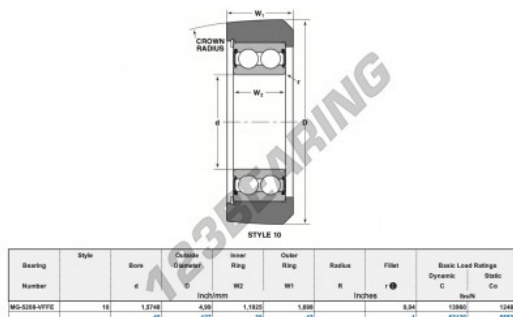

Mast guide bearing MG-5208-VFFE-NTN - MG-5208-VFFE-NTN

<https://www.123bearing.eu/bearing-housing/deep-groove-bearing/mast-guide/mg-5208-vffe-ntn>

PRODUCT FEATURES

Brand	NTN
N° Ean13	3616060586636
Inside diameter	40 mm
Outside diameter	127 mm
Thickness	43 mm
Dynamic load	62.12 kN
Static load	55.53 kN
Packaging	1