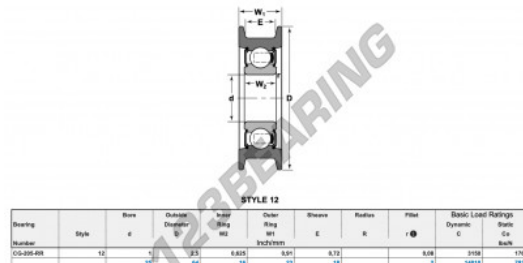

Mast guide bearing CG-205-RR-NTN - CG-205-RR-NTN

<https://www.123bearing.eu/bearing-housing/deep-groove-bearing/mast-guide/cg-205-rr-ntn>

PRODUCT FEATURES

Brand	NTN
N° Ean13	3616060586742
Inside diameter	25 mm
Outside diameter	64 mm
Thickness	23 mm
Dynamic load	14.01 kN
Static load	7.83 kN
Packaging	1