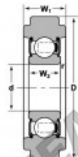

## Mast guide bearing CG-207-FFA-NTN - CG-207-FFA-NTN

<https://www.123bearing.eu/bearing-housing/deep-groove-bearing/mast-guide/cg-207-ffa-ntn>

STYLE 14

Bearing Number	Style	Bore d	Outside Diameter D	Inner Ring ID	Outer Ring OD	Shoulder E	Radius R	Flank r	Basic Load Ratings		
									Dynamic C	Static Ca	Temp. Limit
CG-207-FFA	14	35	81	35	81	17	0.5	0.1	25.67	15.3	120

## PRODUCT FEATURES

Brand	NTN
N° Ean13	3616060586766
Inside diameter	35 mm
Outside diameter	81 mm
Thickness	17 mm
Dynamic load	25.67 kN
Static load	15.3 kN
Packaging	1

[contact@123bearing.eu](mailto:contact@123bearing.eu)