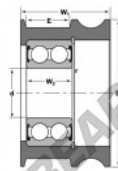

## Mast guide bearing CG-5207-VFFA-NTN - CG-5207-VFFA-NTN

<https://www.123bearing.eu/bearing-housing/deep-groove-bearing/mast-guide/cg-5207-vffa-ntn>

| Bearing Number | Style | Bore $\phi$ | Outside Diameter $D$ | Width $W_2$ | Outer Ring Width $W_1$ | Shoulder E | Radius R | Fit $r$ | Basic Load Ratings |                       |
|----------------|-------|-------------|----------------------|-------------|------------------------|------------|----------|---------|--------------------|-----------------------|
|                |       |             |                      |             |                        |            |          |         | Dynamic C          | Static C <sub>0</sub> |
| CG-0207-VFFA   | 13B   | 1,2740      | 3,18                 | 1,2025      | 1,62                   | 1,01       | 0,04     |         | 4493               | 9273                  |
|                |       | 40          | 96                   | 46          | 60                     | 28         | 1        |         | 42233              | 42889                 |

### PRODUCT FEATURES

|                  |               |
|------------------|---------------|
| Brand            | NTN           |
| N° Ean13         | 3616060586810 |
| Inside diameter  | 40 mm         |
| Outside diameter | 96 mm         |
| Thickness        | 46 mm         |
| Dynamic load     | 42.23 kN      |
| Static load      | 42.58 kN      |
| Packaging        | 1             |