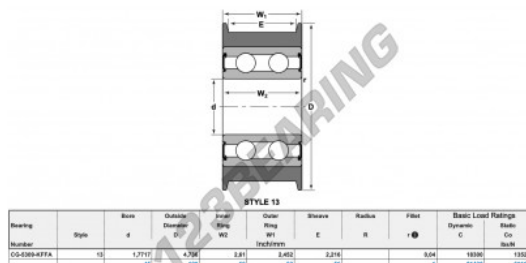

Mast guide bearing CG-5309-KFFA-NTN - CG-5309-KFFA-NTN

<https://www.123bearing.eu/bearing-housing/deep-groove-bearing/mast-guide/cg-5309-kffa-ntn>

PRODUCT FEATURES

Brand	NTN
N° Ean13	3616060586896
Inside diameter	45 mm
Outside diameter	120 mm
Thickness	66 mm
Dynamic load	81.43 kN
Static load	60.16 kN
Packaging	1