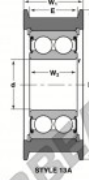

Mast guide bearing CG-5206-SSE-NTN - CG-5206-SSE-NTN

<https://www.123bearing.eu/bearing-housing/deep-groove-bearing/mast-guide/cg-5206-sse-ntn>

| Bearing | Style | Bore d | Outside Diameter D | Inner Ring W1 | Outer Ring W2 | Shoulder E | Radius R | Fit | Basic Load Ratings | |
|-------------|-------|------------|--------------------------|---------------------|---------------------|---------------|-------------|-----|--------------------|----------------------|
| Number | | | | | | | | | Dynamic C | Static Ca (kN) |
| CG-5206-SSE | 13A | 6.35(0.25) | 6.35(0.25) | 0.85(0.033) | 1.82(0.071) | | | | 41.83 | 35.42 |

PRODUCT FEATURES

| | |
|------------------|---------------|
| Brand | NTN |
| N° Ean13 | 3616060587008 |
| Inside diameter | 25 mm |
| Outside diameter | 108 mm |
| Thickness | 39 mm |
| Dynamic load | 41.83 kN |
| Static load | 35.42 kN |
| Packaging | 1 |