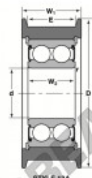

Mast guide bearing CG-5206-FFB-NTN - CG-5206-FFB-NTN

<https://www.123bearing.eu/bearing-housing/deep-groove-bearing/mast-guide/cg-5206-ffb-ntn>

| Bearing Number | Style | Base d | Outside diameter D | Inner hole W1 | Outer hole W2 | Shave S | Radius R | Fillet r | Basic Load Ratings | |
|----------------|-------|--------|--------------------|---------------|---------------|---------|----------|----------|--------------------|-----------|
| | | | | mm | mm | | | | Dynamic C | Static Ca |
| CG-5206-FFB | 13A | 1.1811 | 4.252 | 0.8075 | 1.31 | | | | 41.83 | 35.42 |

PRODUCT FEATURES

| | |
|------------------|---------------|
| Brand | NTN |
| N° Ean13 | 3616060587015 |
| Inside diameter | 30 mm |
| Inside diameter | 1.181" inch |
| Outside diameter | 108 mm |
| Outside diameter | 4.252" inch |
| Thickness | 39 mm |
| Thickness | 1.535" inch |
| Dynamic load | 41.83 kN |
| Static load | 35.42 kN |
| Packaging | 1 |