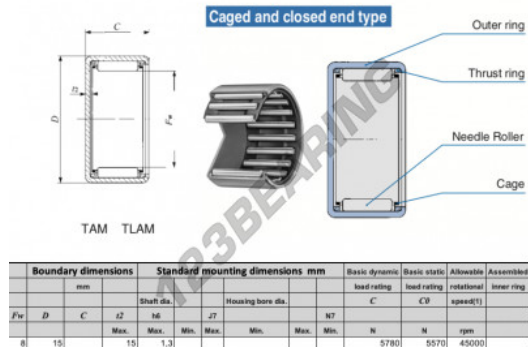

Drawn cup roller bearing TAM815-IKO - TAM815-IKO

<https://www.123bearing.eu/bearing-housing/needle-roller-bearing/drawn-cup/tam815-iko>

PRODUCT FEATURES

Brand	IKO
N° Ean13	3616060598707
Inside diameter	8 mm
Outside diameter	15 mm
Limiting speed	45000 rpm
Dynamic load	5.78 kN
Static load	5.57 kN
Packaging	1