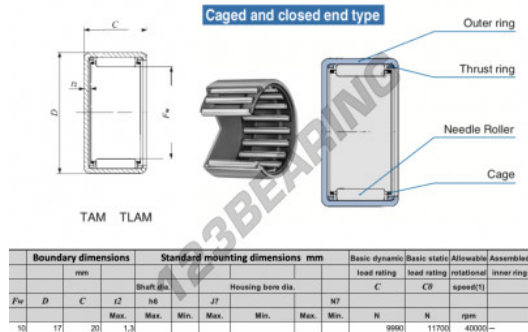

Drawn cup roller bearing TAM1020-IKO - TAM1020-IKO

<https://www.123bearing.eu/bearing-housing/needle-roller-bearing/drawn-cup/tam1020-iko>

PRODUCT FEATURES

Brand	IKO
N° Ean13	3616060598790
Inside diameter	10 mm
Outside diameter	17 mm
Thickness	20 mm
Limiting speed	40000 rpm
Dynamic load	9 kN
Static load	11 kN
Packaging	1